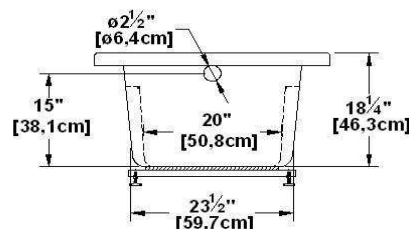

Sublime 66

Product code : **SU6634**

Draft revision : **20121012073407**

External dimensions : **66" x 34" x 21" [167,6 cm x 86,4 cm x 53,3 cm]**

Series : **deck mount**

Seats : **1**

2012 catalog page : **33**

Lumbar support : **yes**

Arm rests : **yes**

Low-profile available : **yes**

Draft and specs

Specifications	
Capacity :	45 IMP Gal. / 58,7 US Gal. / 204,6 liters
AeroMassage™ :	48 Easy Clean™ air jets
Super AeroMassage™ :	AeroMassage™ + 12 Easy Clean™ air jets
Dynamic Turbo™ :	4 Confort Pulse jets / 4 Confort Swirl jets
Comfort Air™ :	48 Easy Clean™ air jets
Characteristics :	n/a

Remarks	
*all measures have a precision of ± 1/4" (0,63cm)	
*internal dimensions taken at 4" (10cm) from bath bottom	
*capacity is measured by filling the soaker to 1-1/2" under the overflow	
*textured skirt available on all Freestanding products	
*shelf height is 3/4" on all "low-profile" models	

WARNING : If this bath is multiple ordered nested, its height will be about 1-1/2" (1 inch and a half) lower and will not have adjustable feet.

Options and installation

accessories and decorative lines positions are approximative