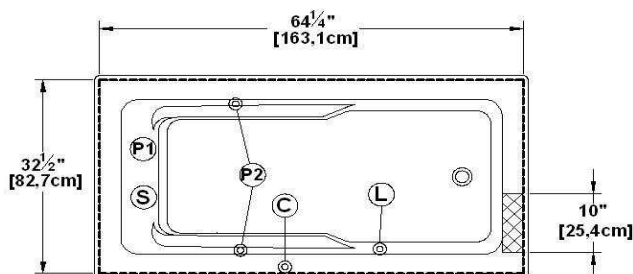

Sublime 66

Product code : **SU6634**

Draft revision : **20121012073407**

External dimensions : **66" x 34" x 21" [167,6 cm x 86,4 cm x 53,3 cm]**

Series : **deck mount**

Seats : **1**

2012 catalog page : **33**

Lumbar support : **yes**

Arm rests : **yes**

Low-profile available : **yes**

Draft and specs

Specifications	
Capacity :	45 IMP Gal. / 58,7 US Gal. / 204,6 liters
AeroMassage™ :	48 Easy Clean™ air jets
Super AeroMassage™ :	AeroMassage™ + 12 Easy Clean™ air jets
Dynamic Turbo™ :	4 Confort Pulse jets / 4 Confort Swirl jets
Comfort Air™ :	48 Easy Clean™ air jets
Characteristics :	n/a

Remarks	
*all measures have a precision of ± 1/4" (0,63cm)	
*internal dimensions taken at 4" (10cm) from bath bottom	
*capacity is measured by filling the soaker to 1-1/2" under the overflow	
*textured skirt available on all Freestanding products	
*shelf height is 3/4" on all "low-profile" models	

WARNING : If this bath is multiple ordered nested, its height will be about 1-1/2" (1 inch and a half) lower and will not have adjustable feet.

Options and installation

accessories and decorative lines positions are approximative