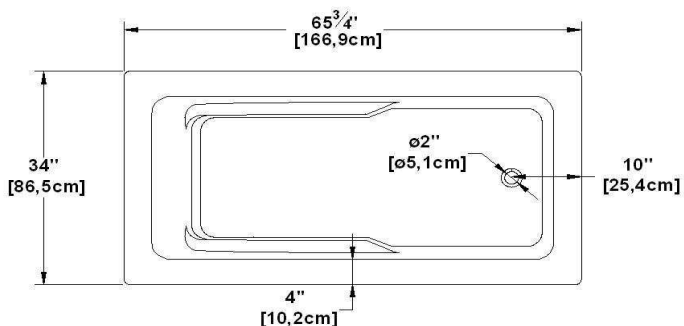

Sublime 66

Product code : **SU6634**

Draft revision : **20121012073407**

External dimensions : **66" x 34" x 21" [167,6 cm x 86,4 cm x 53,3 cm]**

Series : **deck mount**

Seats : **1**

2012 catalog page : **33**

Lumbar support : **yes**

Arm rests : **yes**

Low-profile available : **yes**

Draft and specs

Specifications	
Capacity :	45 IMP Gal. / 58,7 US Gal. / 204,6 liters
AeroMassage™ :	48 Easy Clean™ air jets
Super AeroMassage™ :	AeroMassage™ + 12 Easy Clean™ air jets
Dynamic Turbo™ :	4 Confort Pulse jets / 4 Confort Swirl jets
Comfort Air™ :	48 Easy Clean™ air jets
Characteristics :	n/a

Remarks	
*all measures have a precision of ± 1/4" (0,63cm)	
*internal dimensions taken at 4" (10cm) from bath bottom	
*capacity is measured by filling the soaker to 1-1/2" under the overflow	
*textured skirt available on all Freestanding products	
*shelf height is 3/4" on all "low-profile" models	

WARNING : If this bath is multiple ordered nested, its height will be about 1-1/2" (1 inch and a half) lower and will not have adjustable feet.

Options and installation

accessories and decorative lines positions are approximative