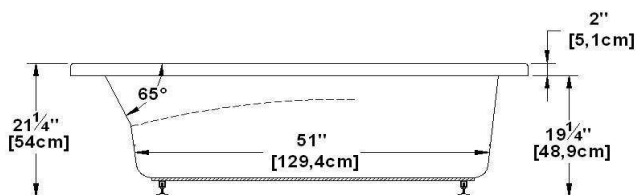

Sublime 66

Product code : **SU6634**

Draft revision : **20121012073407**

External dimensions : **66" x 34" x 21" [167,6 cm x 86,4 cm x 53,3 cm]**

Series : **deck mount**

Seats : **1**

2012 catalog page : **33**

Lumbar support : **yes**

Arm rests : **yes**

Low-profile available : **yes**

Draft and specs

Specifications	
Capacity :	45 IMP Gal. / 58,7 US Gal. / 204,6 liters
AeroMassage™ :	48 Easy Clean™ air jets
Super AeroMassage™ :	AeroMassage™ + 12 Easy Clean™ air jets
Dynamic Turbo™ :	4 Confort Pulse jets / 4 Confort Swirl jets
Comfort Air™ :	48 Easy Clean™ air jets
Characteristics :	n/a

Remarks	
*all measures have a precision of ± 1/4" (0,63cm)	
*internal dimensions taken at 4" (10cm) from bath bottom	
*capacity is measured by filling the soaker to 1-1/2" under the overflow	
*textured skirt available on all Freestanding products	
*shelf height is 3/4" on all "low-profile" models	

WARNING : If this bath is multiple ordered nested, its height will be about 1-1/2" (1 inch and a half) lower and will not have adjustable feet.

Options and installation

accessories and decorative lines positions are approximative